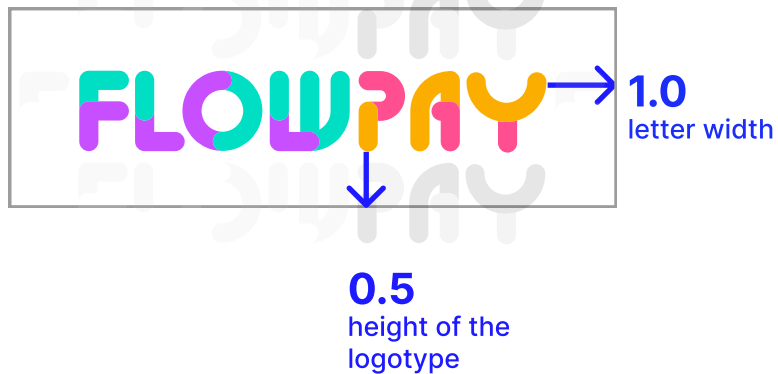

CI Manual - version 2023

4.1.2023

Logotype

Safe zone

Pictogram

Combination

correct use

Logotype - Background use

FLOWPAY

pictogram

Combination

Main colors

Complementary colour palette RGB

Used only for details or backgrounds

Gradient

45° from **00DEC4**
to **C74FFF**